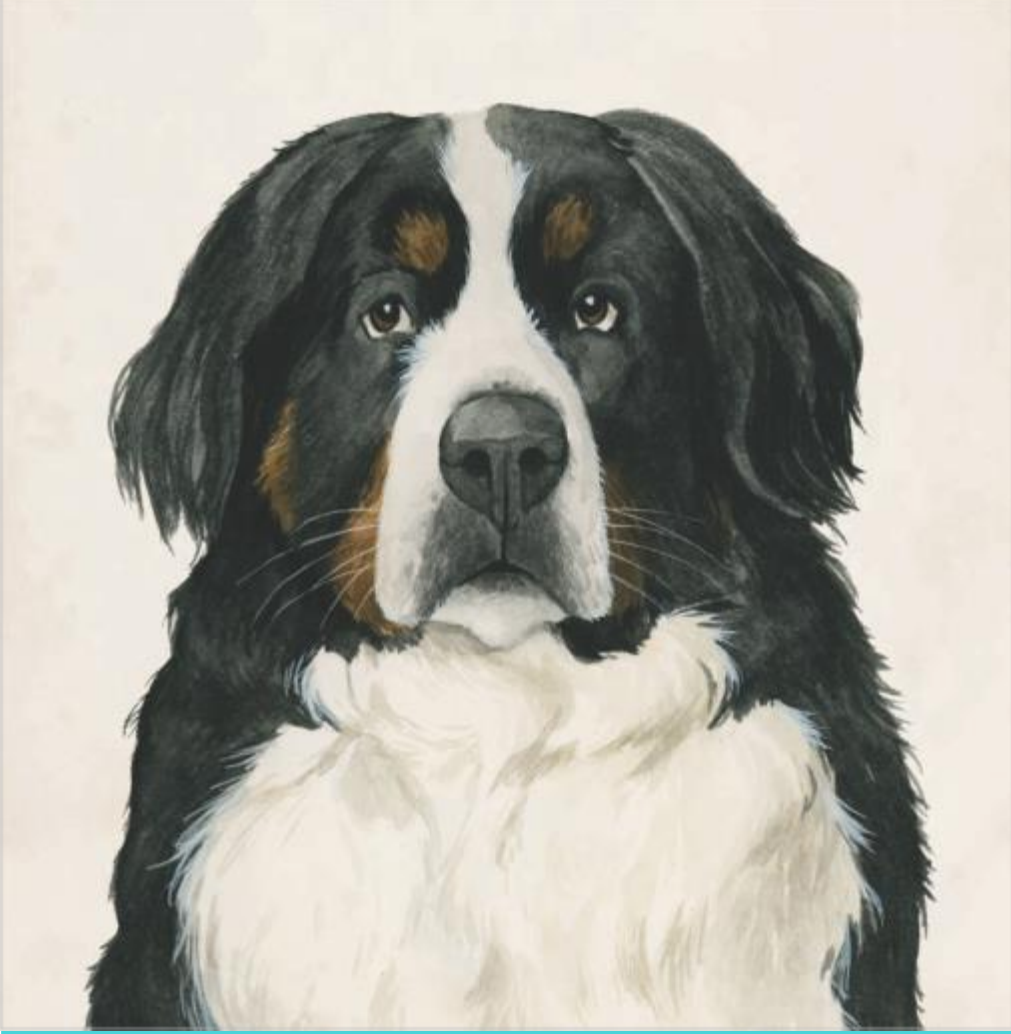

174547
CAT LAZE I
grace popp
32" x 40"; 81.28 cm x 101.6 cm

174549
CAT LAZE III
grace popp
32" x 40"; 81.28 cm x 101.6 cm

170822
PLAYFUL PUP II
carol dillon
36" x 36"; 91.44 cm x 91.44 cm

170824
PLAYFUL PUP IV
carol dillon
36" x 36"; 91.44 cm x 91.44 cm